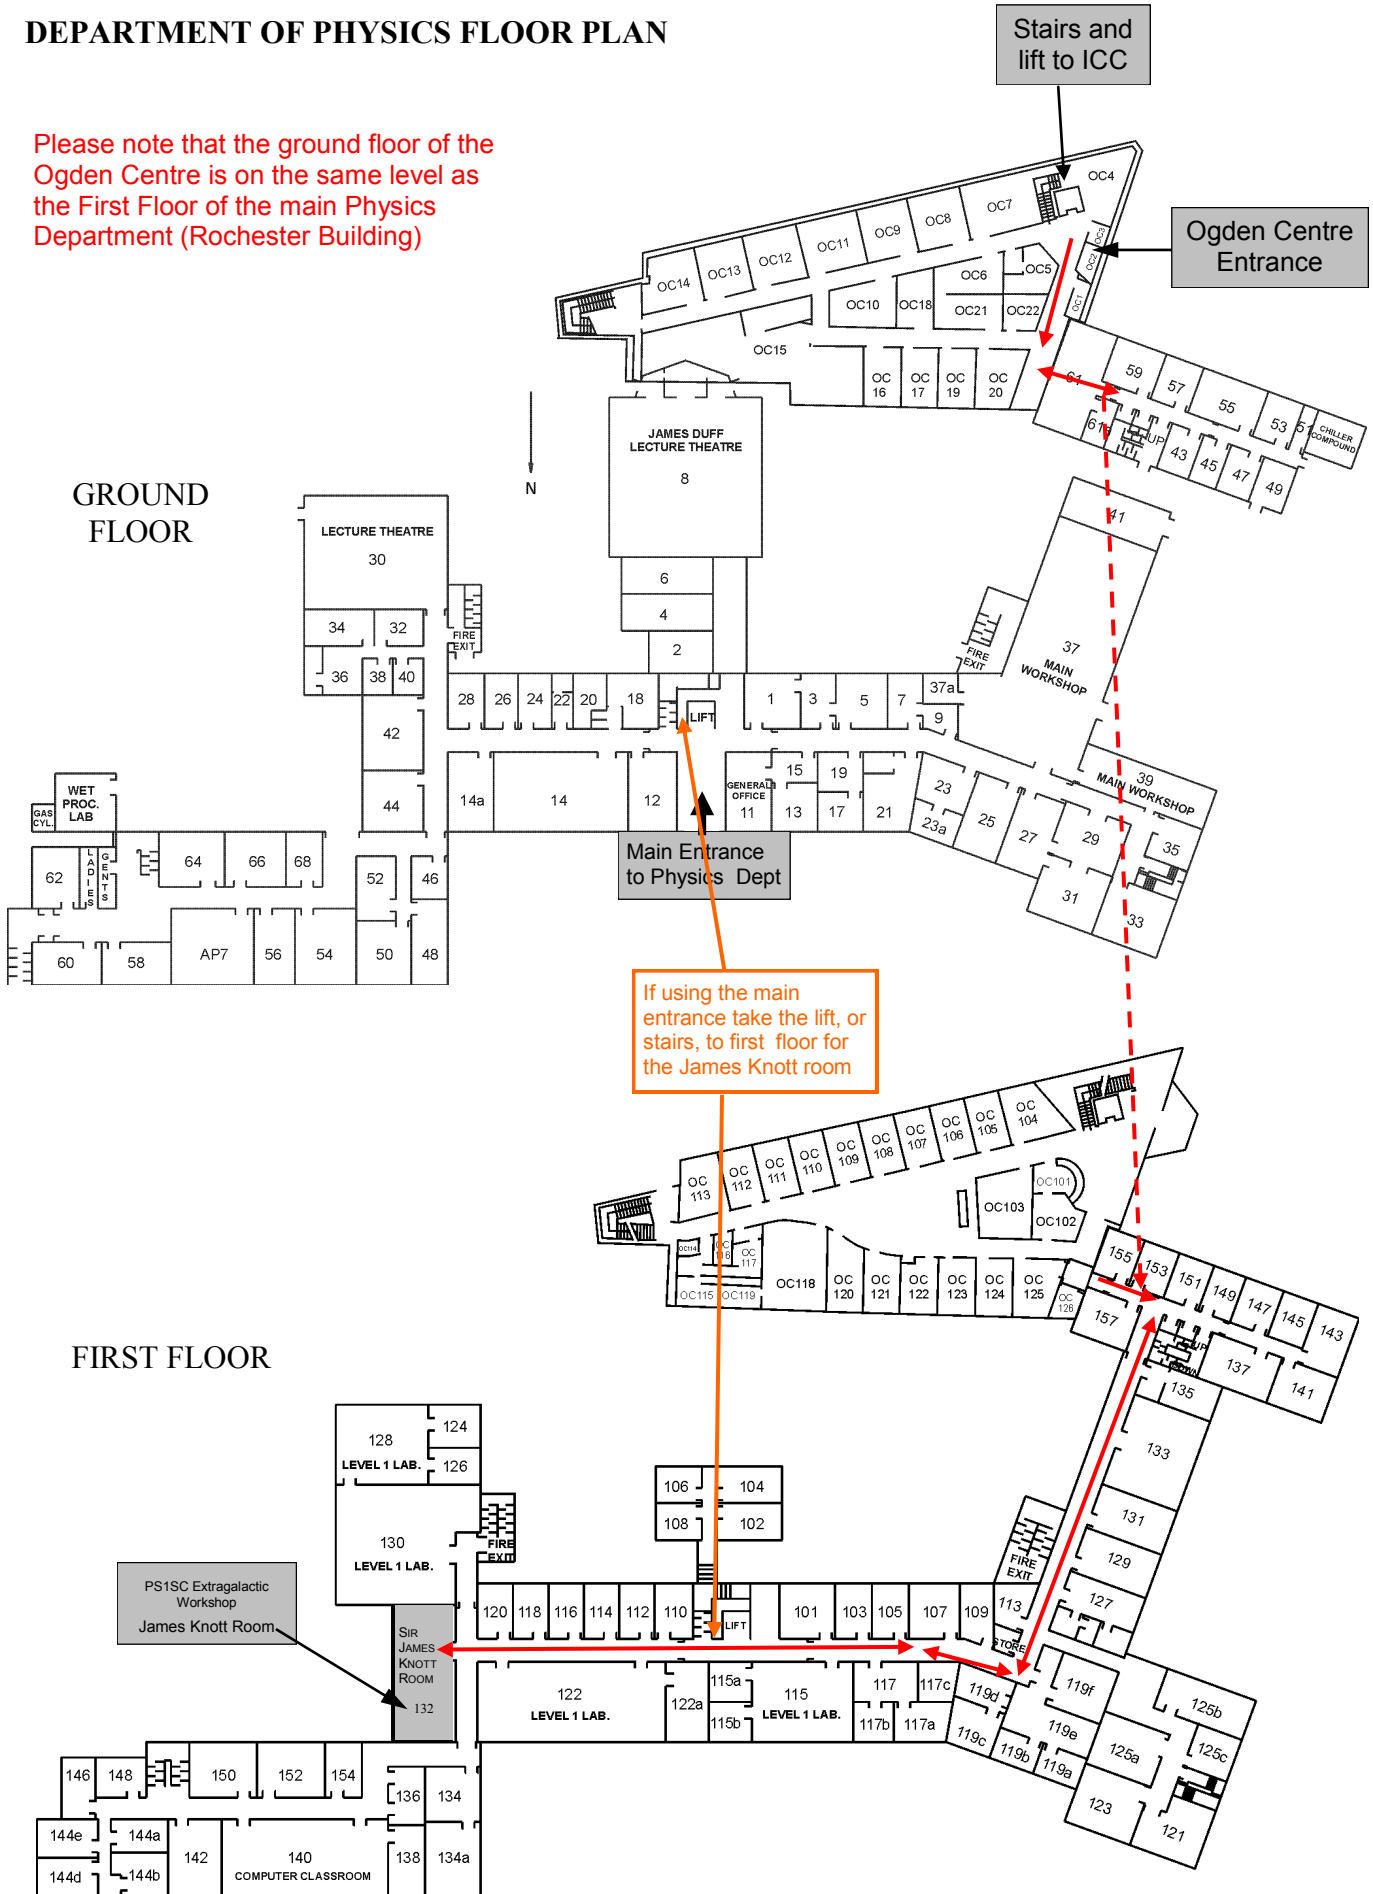

DEPARTMENT OF PHYSICS FLOOR PLAN

Please note that the ground floor of the Ogden Centre is on the same level as the First Floor of the main Physics Department (Rochester Building)

SECOND FLOOR

THIRD FLOOR