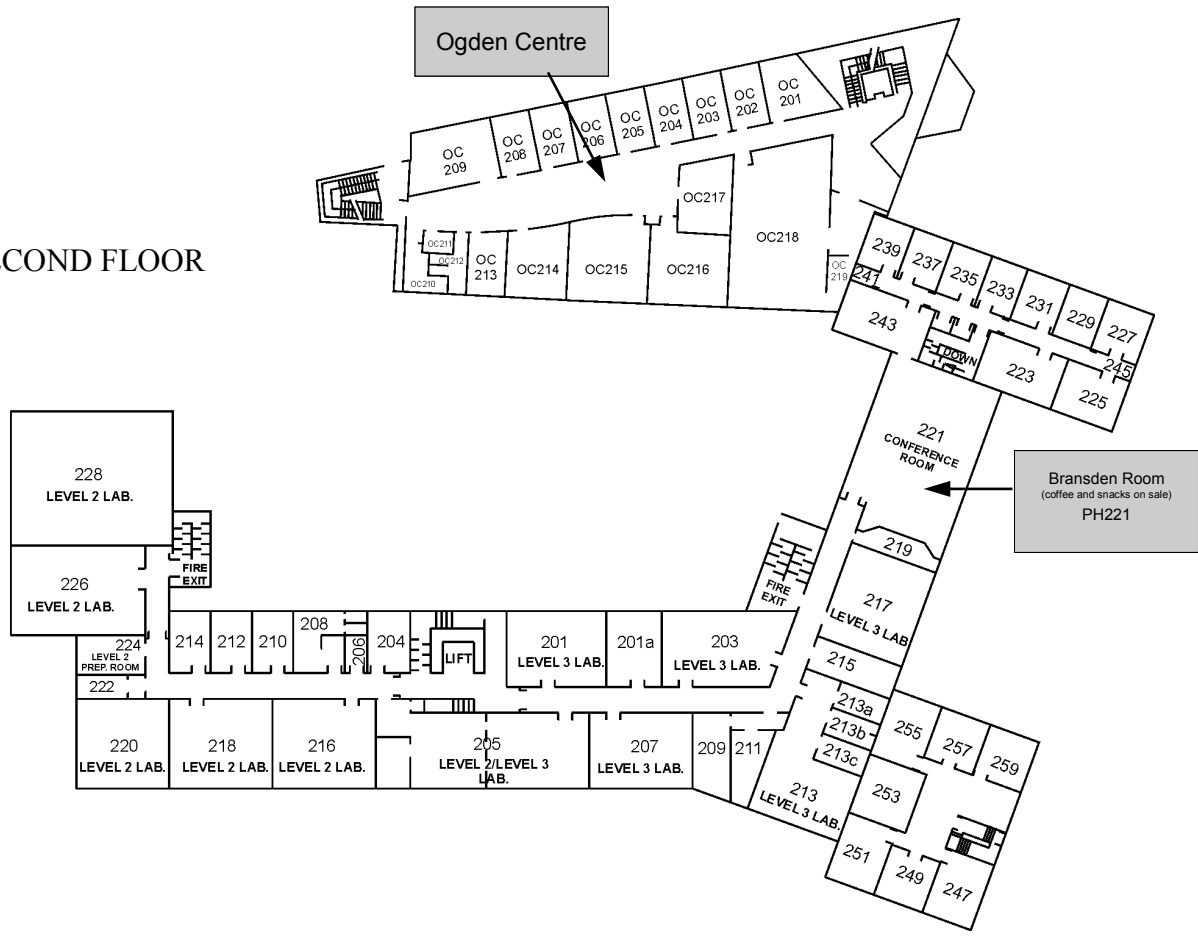

DEPARTMENT OF PHYSICS FLOOR PLAN

Please note that the ground floor of the Ogden Centre is on the same level as the First Floor of the main Physics Department (Rochester Building)

SECOND FLOOR

THIRD FLOOR